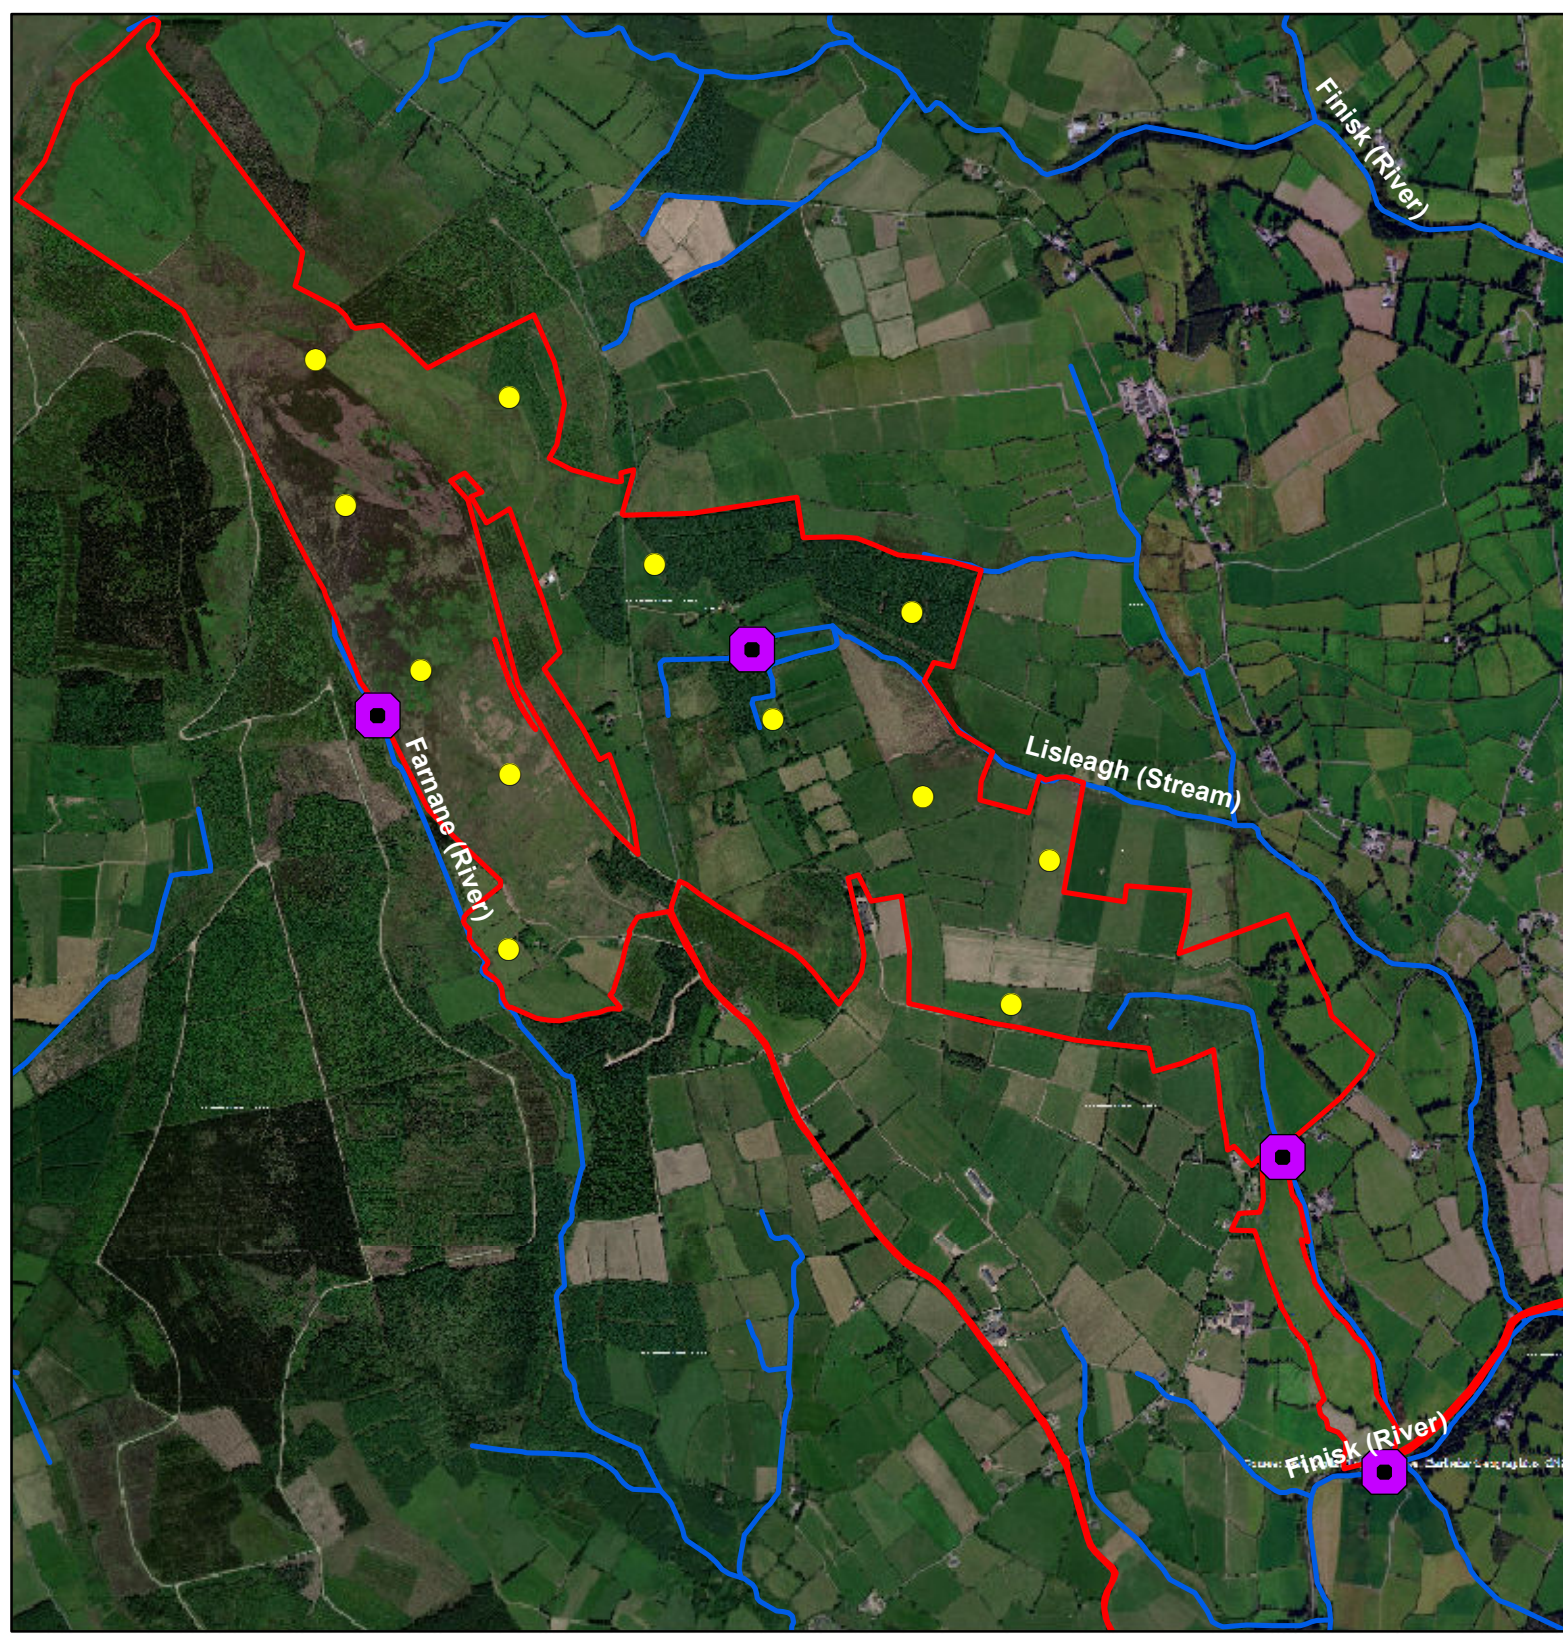

Dyrick Hill Wind Farm

Figure 6.4

Location of Mammal Camera Traps

-  MammalCameraTraps
-  Turbines
-  Site Boundary
-  Watercourses

0 0.175 0.35 0.7 Km

Drawn By	PD
Date	29/05/2023
Data Source	Bing